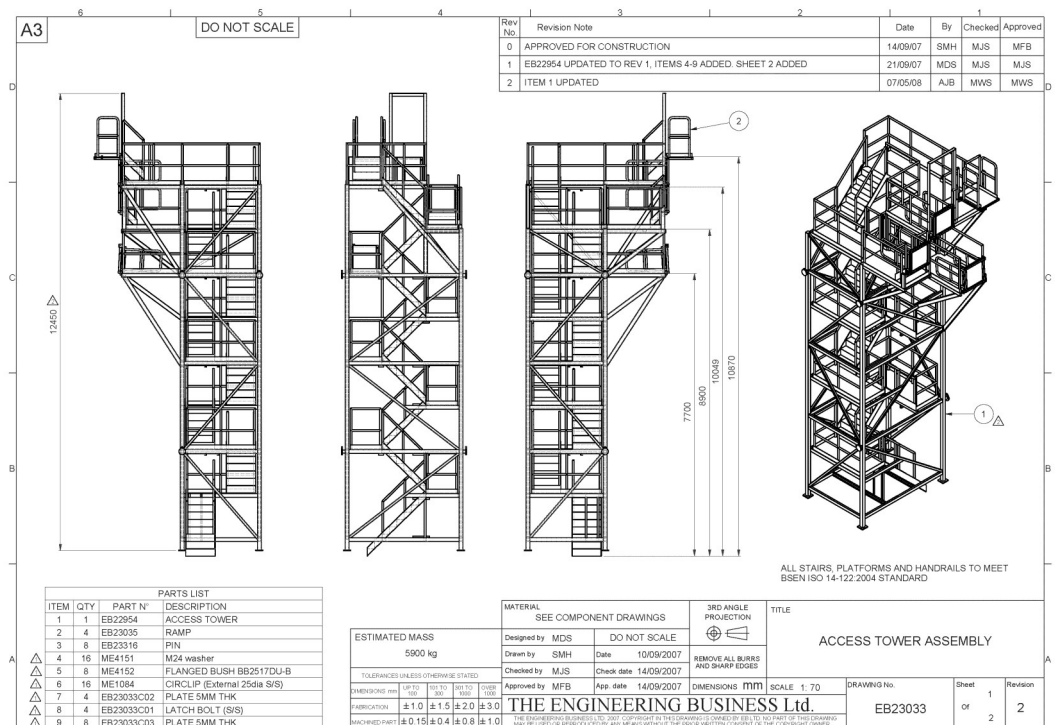

“service,
strength and
quality”

THISTLE GROUP

ACCESS TOWER ASSEMBLY ASSET NUMBER TM0027

Access Tower Assembly

SPECIFICATION	
Overall Height	12450mm
Approx Weight	5900kg
Asset Number	TM0027

THISTLE GROUP HQ
5 Baltic Place, Peterhead,
Aberdeenshire, Scotland,
AB42 1TF
Tel: +44 (0)1779 477 210
sales@thistlemarine.co.uk
www.thistlegroup.co.uk