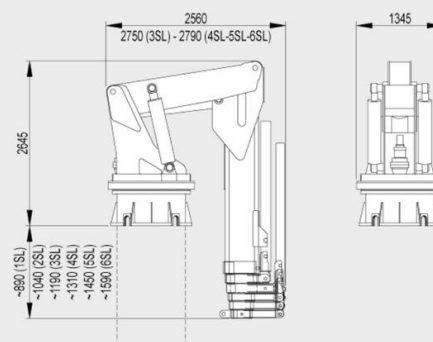

“service,
strength and
quality”

THISTLE GROUP

EFFER MARINE CRANE
MODEL 65000 3SL
Serial no: 118530

ASSET NUMBER TM0099

CRANE ON SKID

SPECIFICATION

SWL	5,000Kg
Reach	11.5mt
TMA Winch	SWL 5 Tonne
Weight	12,000Kg
Asset Number	TM0099
Year	2010

EFFER MARINE CRANE
MODEL 65000 3SL
Serial no: 118530

CRANE ON SKID

ASSET NUMBER TM0099

DIAGRAM 3SL

DIMENSIONS

THISTLE GROUP HQ

5 Baltic Place, Peterhead,
Aberdeenshire, Scotland,
AB42 1TF

Tel: +44 (0)1779 477 210
sales@thistlemarine.co.uk
www.thistlegroup.co.uk